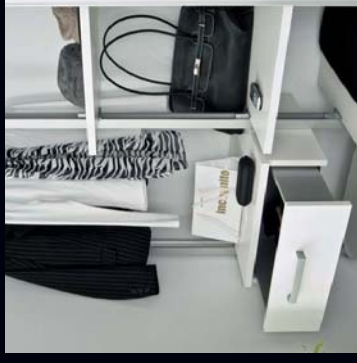

> Schiebetürsystem focus Bodensystem, 2-flügelig zwischen den Wänden laufend, Lacobel/Glas schwarz | Stauraumsystem modu plus Deckenverspannung, Dekor weiss

>>> Weniger ist mehr

wenn es um den ersten Eindruck geht!

Großflächige Schiebetüren verleihen jedem Empfang eine besondere Eleganz und Noblesse. Hinter den Türen die variabel auf Ihre Bedürfnisse ausgerichtete Inneneinrichtung. Dabei passt sich das Inova Raumsystem perfekt Ihren Raumgegebenheiten an.

Wie multifunktional das sein kann, zeigt die Skizze, vom Entrée aus in die Wohnbereiche.